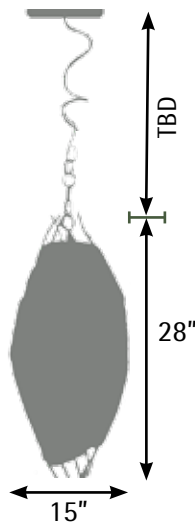

Pod pendant

Size	Height*	Width*	Depth*	Watts	#Bulbs
tiny	12"	8"	8"	40	1
s	18"	10"	10"	60	1
m	24"	12"	12"	75	1
l	28"	15"	15"	100	1

**At largest point.*
Due to the nature of the materials, all measurements are approximate. See materials page for paper samples choices. Drop customized to order.

Large

Medium

Small

Tiny