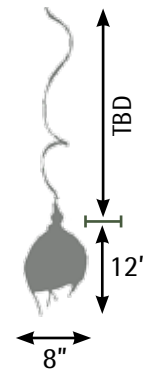

Pod pendant

Size	Height*	Width*	Depth*	Watts	#Bulbs
tiny	12"	8"	8"	40	1
s	18"	10"	10"	60	1
m	24"	12"	12"	75	1
l	28"	15"	15"	100	1

**At largest point.*
Due to the nature of the materials, all measurements are approximate. See materials page for paper samples choices. Drop customized to order.

Large

Medium

Small

Tiny