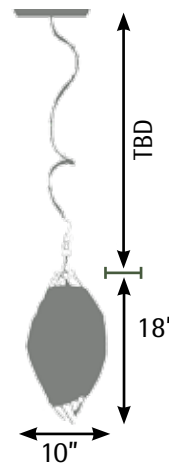

Pod pendant

Size	Height*	Width*	Depth*	Watts	#Bulbs
tiny	12"	8"	8"	40	1
s	18"	10"	10"	60	1
m	24"	12"	12"	75	1
l	28"	15"	15"	100	1

**At largest point.*
Due to the nature of the materials, all measurements are approximate. See materials page for paper samples choices. Drop customized to order.

Large

Medium

Small

Tiny