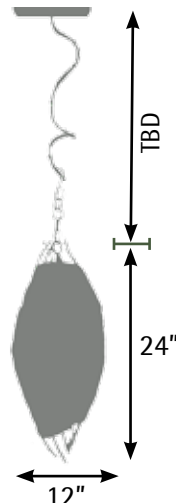

Pod pendant

Size	Height*	Width*	Depth*	Watts	#Bulbs
tiny	12"	8"	8"	40	1
s	18"	10"	10"	60	1
m	24"	12"	12"	75	1
l	28"	15"	15"	100	1

**At largest point.*
Due to the nature of the materials, all measurements are approximate. See materials page for paper samples choices. Drop customized to order.

Large

Medium

Small

Tiny